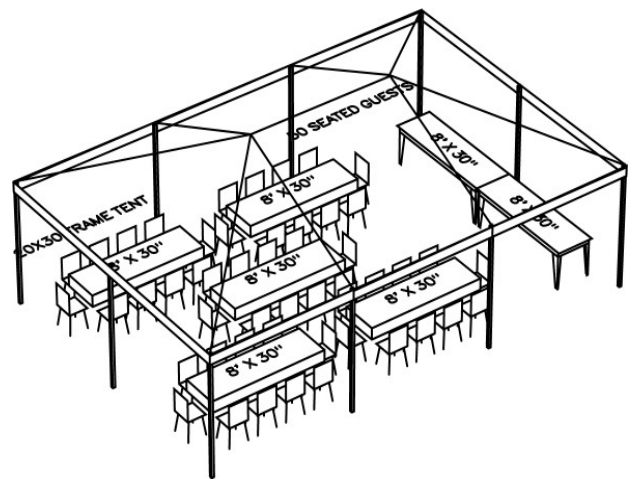

WWW.AZTECUSA.COM

713.699.0088

STP1 - Summer Tent Package for 30-people (rectangular tables) \$450

- Frame Tent 20x20x8 (white top, no walls)
- 6-Pole Covers
- 6-Water barrels with covers
- 4-Par 38 lights with extension cords (white can)
- 5-8' x 30" rectangular tables
- 5-90" x 156" polyester linens (color is dependent upon availability)
- 30-Samsonite chairs (color is dependent upon availability)

STP2 - Summer Tent Package for 30-people (round tables) \$450

- Frame Tent 20x20x8 (white top, no walls)
- 6-Pole Covers
- 6-Water barrels with covers
- 4-Par 38 lights with extension cords (white can)
- 3-60" round tables
- 2-8' x 30" rectangular tables
- 3-120" polyester linens (color is dependent upon availability)
- 2-90" x 156" polyester linens (color is dependent upon availability)
- 30-Samsonite chairs (color is dependent upon availability)

STP3 - Summer Tent Package for 50-people (rectangular tables) \$650

- Frame Tent 20x30x8 (white top, no walls)
- 10-Pole Covers
- 10-Water barrels with covers
- 6-Par 38 lights with extension cords (white can)
- 7-8' x 30" rectangular tables
- 7-90" x 156" polyester linens (color is dependent upon availability)
- 50-Samsonite chairs (color is dependent upon availability)

STP4 - Summer Tent Package for 50-people (round tables) \$650

- Frame Tent 20x30x8 (white top, no walls)
- 10-Pole Covers
- 10-Water barrels with covers
- 6-Par 38 lights with extension cords (white can)
- 5-60" round tables
- 2-8' x 30" rectangular tables
- 5-120" polyester linens (color is dependent upon availability)
- 2-90" x 156" polyester linens (color is dependent upon availability)
- 50-Samsonite chairs (color is dependent upon availability)