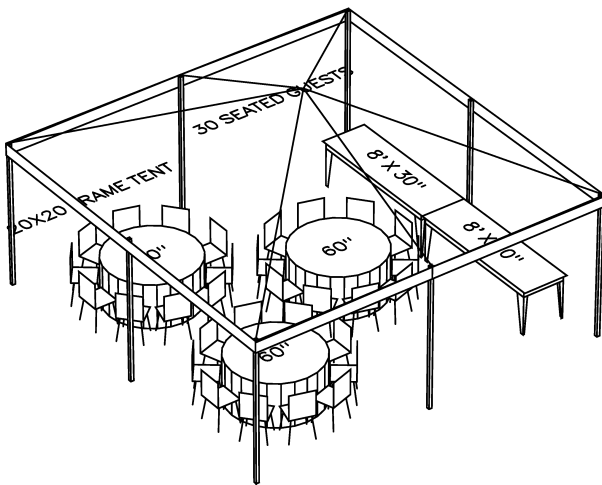

WWW.AZTECUSA.COM

713.699.0088

STP1 - Summer Tent Package for 30-people (rectangular tables) \$450

- Frame Tent 20x20x8 (white top, no walls)
- 6-Pole Covers
- 6-Water barrels with covers
- 4-Par 38 lights with extension cords (white can)
- 5-8' x 30" rectangular tables
- 5-90" x 156" polyester linens (color is dependent upon availability)
- 30-Samsonite chairs (color is dependent upon availability)

STP2 - Summer Tent Package for 30-people (round tables) \$450

- Frame Tent 20x20x8 (white top, no walls)
- 6-Pole Covers
- 6-Water barrels with covers
- 4-Par 38 lights with extension cords (white can)
- 3-60" round tables
- 2-8' x 30" rectangular tables
- 3-120" polyester linens (color is dependent upon availability)
- 2-90" x 156" polyester linens (color is dependent upon availability)
- 30-Samsonite chairs (color is dependent upon availability)

STP3 - Summer Tent Package for 50-people (rectangular tables) \$650

- Frame Tent 20x30x8 (white top, no walls)
- 10-Pole Covers
- 10-Water barrels with covers
- 6-Par 38 lights with extension cords (white can)
- 7-8' x 30" rectangular tables
- 7-90" x 156" polyester linens (color is dependent upon availability)
- 50-Samsonite chairs (color is dependent upon availability)

STP4 - Summer Tent Package for 50-people (round tables) \$650

- Frame Tent 20x30x8 (white top, no walls)
- 10-Pole Covers
- 10-Water barrels with covers
- 6-Par 38 lights with extension cords (white can)
- 5-60" round tables
- 2-8' x 30" rectangular tables
- 5-120" polyester linens (color is dependent upon availability)
- 2-90" x 156" polyester linens (color is dependent upon availability)
- 50-Samsonite chairs (color is dependent upon availability)