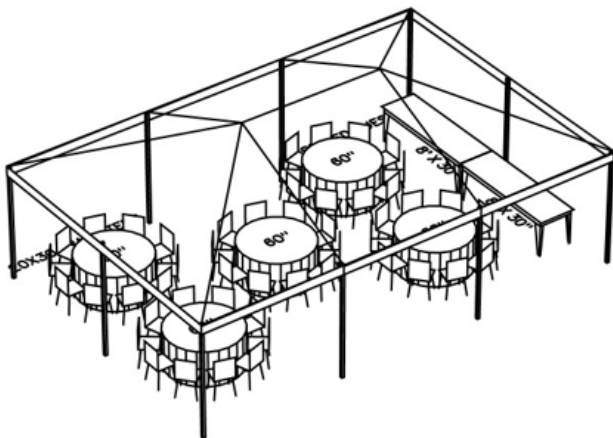

WWW.AZTECUSA.COM

713.699.0088

STP1 - Summer Tent Package for 30-people (rectangular tables) \$450

- Frame Tent 20x20x8 (white top, no walls)
- 6-Pole Covers
- 6-Water barrels with covers
- 4-Par 38 lights with extension cords (white can)
- 5-8' x 30" rectangular tables
- 5-90" x 156" polyester linens (color is dependent upon availability)
- 30-Samsonite chairs (color is dependent upon availability)

STP2 - Summer Tent Package for 30-people (round tables) \$450

- Frame Tent 20x20x8 (white top, no walls)
- 6-Pole Covers
- 6-Water barrels with covers
- 4-Par 38 lights with extension cords (white can)
- 3-60" round tables
- 2-8' x 30" rectangular tables
- 3-120" polyester linens (color is dependent upon availability)
- 2-90" x 156" polyester linens (color is dependent upon availability)
- 30-Samsonite chairs (color is dependent upon availability)

STP3 - Summer Tent Package for 50-people (rectangular tables) \$650

- Frame Tent 20x30x8 (white top, no walls)
- 10-Pole Covers
- 10-Water barrels with covers
- 6-Par 38 lights with extension cords (white can)
- 7-8' x 30" rectangular tables
- 7-90" x 156" polyester linens (color is dependent upon availability)
- 50-Samsonite chairs (color is dependent upon availability)

STP4 - Summer Tent Package for 50-people (round tables) \$650

- Frame Tent 20x30x8 (white top, no walls)
- 10-Pole Covers
- 10-Water barrels with covers
- 6-Par 38 lights with extension cords (white can)
- 5-60" round tables
- 2-8' x 30" rectangular tables
- 5-120" polyester linens (color is dependent upon availability)
- 2-90" x 156" polyester linens (color is dependent upon availability)
- 50-Samsonite chairs (color is dependent upon availability)