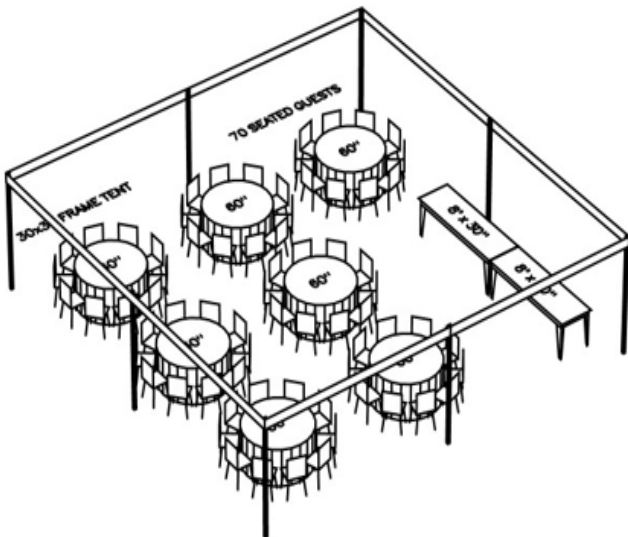

STP3 - Summer Tent Package for 50-people (rectangular tables) \$650

- Frame Tent 20x30x8 (white top, no walls)
- 10-Pole Covers
- 10-Water barrels with covers
- 6-Par 38 lights with extension cords (white can)
- 7-8' x 30" rectangular tables
- 7-90" x 156" polyester linens (color is dependent upon availability)
- 50-Samsonite chairs (color is dependent upon availability)

STP4 - Summer Tent Package for 50-people (round tables) \$650

- Frame Tent 20x30x8 (white top, no walls)
- 10-Pole Covers
- 10-Water barrels with covers
- 6-Par 38 lights with extension cords (white can)
- 5-60" round tables
- 2-8' x 30" rectangular tables
- 5-120" polyester linens (color is dependent upon availability)
- 2-90" x 156" polyester linens (color is dependent upon availability)
- 50-Samsonite chairs (color is dependent upon availability)

STP5 - Summer Tent Package for 70-people (rectangular tables) \$920

- Frame Tent 30x30x8 (white top, no walls)
- 8-Pole Covers
- 8-Water barrels with covers
- 8-Par 38 lights with extension cords (white can)
- 9-8' x 30" rectangular tables
- 9-90" x 156" polyester linens (color is dependent upon availability)
- 70-Samsonite chairs (color is dependent upon availability)

STP6 - Summer Tent Package for 70-people (round tables) \$920

- Frame Tent 30x30x8 (white top, no walls)
- 8-Pole Covers
- 8-Water barrels with covers
- 8-Par 38 lights with extension cords (white can)
- 7-60" round tables
- 2-8' x 30" rectangular tables
- 7-120" polyester linens (color is dependent upon availability)
- 2-90" x 156" polyester linens (color is dependent upon availability)
- 70-Samsonite chairs (color is dependent upon availability)