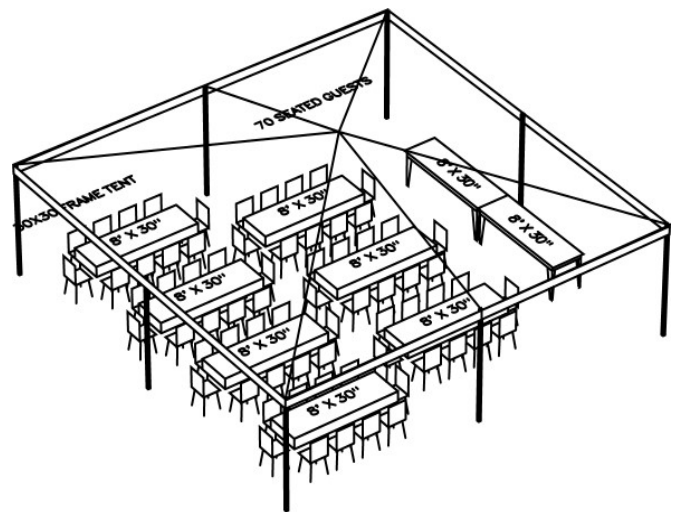

STP3 - Summer Tent Package for 50-people (rectangular tables) \$650

- Frame Tent 20x30x8 (white top, no walls)
- 10-Pole Covers
- 10-Water barrels with covers
- 6-Par 38 lights with extension cords (white can)
- 7-8' x 30" rectangular tables
- 7-90" x 156" polyester linens (color is dependent upon availability)
- 50-Samsonite chairs (color is dependent upon availability)

STP4 - Summer Tent Package for 50-people (round tables) \$650

- Frame Tent 20x30x8 (white top, no walls)
- 10-Pole Covers
- 10-Water barrels with covers
- 6-Par 38 lights with extension cords (white can)
- 5-60" round tables
- 2-8' x 30" rectangular tables
- 5-120" polyester linens (color is dependent upon availability)
- 2-90" x 156" polyester linens (color is dependent upon availability)
- 50-Samsonite chairs (color is dependent upon availability)

STP5 - Summer Tent Package for 70-people (rectangular tables) \$920

- Frame Tent 30x30x8 (white top, no walls)
- 8-Pole Covers
- 8-Water barrels with covers
- 8-Par 38 lights with extension cords (white can)
- 9-8' x 30" rectangular tables
- 9-90" x 156" polyester linens (color is dependent upon availability)
- 70-Samsonite chairs (color is dependent upon availability)

STP6 - Summer Tent Package for 70-people (round tables) \$920

- Frame Tent 30x30x8 (white top, no walls)
- 8-Pole Covers
- 8-Water barrels with covers
- 8-Par 38 lights with extension cords (white can)
- 7-60" round tables
- 2-8' x 30" rectangular tables
- 7-120" polyester linens (color is dependent upon availability)
- 2-90" x 156" polyester linens (color is dependent upon availability)
- 70-Samsonite chairs (color is dependent upon availability)