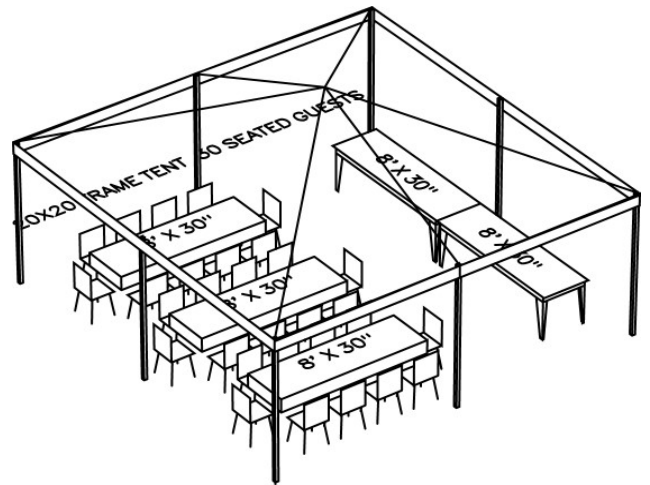

WWW.AZTECUSA.COM

713.699.0088

STP1 - Summer Tent Package for 30-people (rectangular tables) \$450

- Frame Tent 20x20x8 (white top, no walls)
- 6-Pole Covers
- 6-Water barrels with covers
- 4-Par 38 lights with extension cords (white can)
- 5-8' x 30" rectangular tables
- 5-90" x 156" polyester linens (color is dependent upon availability)
- 30-Samsonite chairs (color is dependent upon availability)

STP2 - Summer Tent Package for 30-people (round tables) \$450

- Frame Tent 20x20x8 (white top, no walls)
- 6-Pole Covers
- 6-Water barrels with covers
- 4-Par 38 lights with extension cords (white can)
- 3-60" round tables
- 2-8' x 30" rectangular tables
- 3-120" polyester linens (color is dependent upon availability)
- 2-90" x 156" polyester linens (color is dependent upon availability)
- 30-Samsonite chairs (color is dependent upon availability)

STP3 - Summer Tent Package for 50-people (rectangular tables) \$650

- Frame Tent 20x30x8 (white top, no walls)
- 10-Pole Covers
- 10-Water barrels with covers
- 6-Par 38 lights with extension cords (white can)
- 7-8' x 30" rectangular tables
- 7-90" x 156" polyester linens (color is dependent upon availability)
- 50-Samsonite chairs (color is dependent upon availability)

STP4 - Summer Tent Package for 50-people (round tables) \$650

- Frame Tent 20x30x8 (white top, no walls)
- 10-Pole Covers
- 10-Water barrels with covers
- 6-Par 38 lights with extension cords (white can)
- 5-60" round tables
- 2-8' x 30" rectangular tables
- 5-120" polyester linens (color is dependent upon availability)
- 2-90" x 156" polyester linens (color is dependent upon availability)
- 50-Samsonite chairs (color is dependent upon availability)